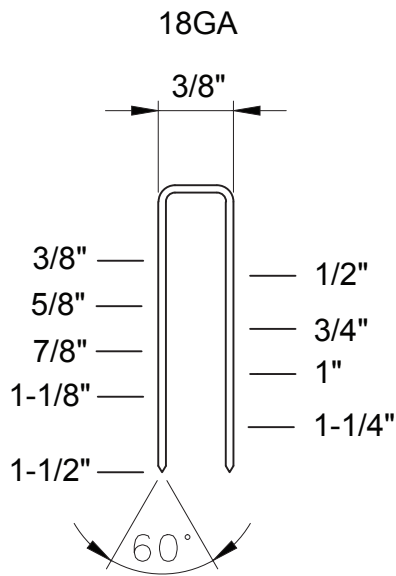

MEDIUM-WIRE STAPLES

18 Gauge, 3/8" Crown, M-Series Staples

Interchangeable with: Senco

ITEM#	DESC.	LENGTH	WT/CTN (LBS)	M/BX	BXS/CTN	PLT Q'TY (BY CARTONS)	LIST PRICE	
							PER/M	PER/CTN
87510	M10	3/8"	32	5	12	90	\$1.70	\$102.00
87513	M13	1/2"	35	5	12	75	\$1.75	\$105.00
87516	M16	5/8"	45	5	12	60	\$1.80	\$108.00
87519	M19	3/4"	50	5	12	60	\$1.92	\$115.00
87522	M22	7/8"	58	5	12	45	\$2.33	\$140.00
87525	M25	1"	65	5	12	45	\$2.50	\$150.00
87528	M28	1-1/8"	38	5	6	65	\$3.00	\$90.00
87531	M32	1-1/4"	40	5	6	65	\$3.27	\$98.00
87534	M38	1-1/2"	48	5	6	52	\$3.73	\$112.00

Actual Size

****Stainless steel available on special order. Please call for quote and availability****